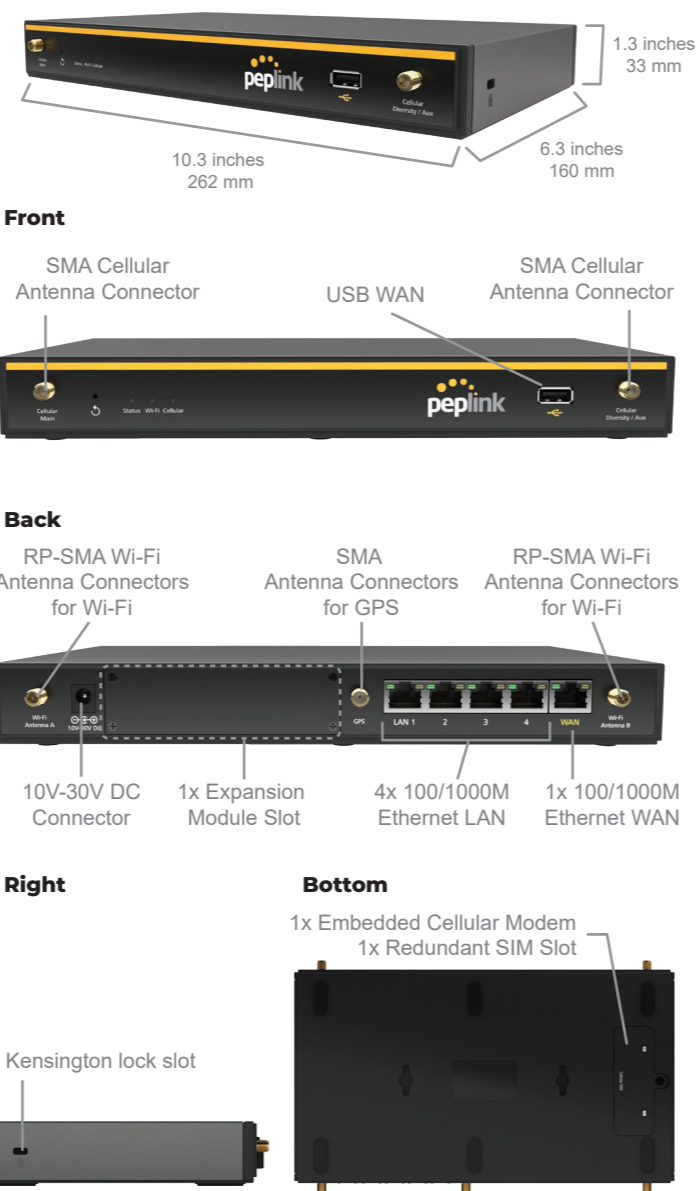

Base Chassis

Balance 20X	
WAN Interface	1 x GE, 1x Embedded LTE Modem 1x USB Interface 1x Expansion Module (Optional)
SpeedFusion Hot Failover	● ^
SpeedFusion WAN Smoothing	● ^
SpeedFusion Bandwidth Bonding	● ^
Number of PepVPN SpeedFusion Peers	2/5 !
LAN Interface	4x GE
Wi-Fi Interface	Simultaneous 802.11ac wave 2/ac/a/n and 802.11b/g/n
Stateful Firewall Throughput	900Mbps
PepVPN / SpeedFusion Throughput	No Encryption: 100Mbps 256-bit AES: 60 Mbps
Recommended Users	1-60
Downlink/Uplink Datarate	150Mbps/50Mbps (LTE Modem)
IP Passthrough	●
Antenna Connectors	2x SMA Antenna Connectors 2x RP-SMA Wi-Fi Antenna Connectors 1x GPS SMA Antenna Connectors
Power Input	DC Jack: 10V - 30V
Power Consumption	6.83 W (nominal, with FlexModule Mini LTEA) 28 W (max.)
Dimensions	6.3 x 10.3 x 1.3 inches 160 x 262 x 33 mm
Weight	1.74 pounds / 0.67 kg
Operating Temperature	14° – 113°F / -10° – 45°C
Humidity	15% – 95% (non-condensing)
Certifications	FCC, CE, RoHS
Warranty	1-Year Limited Warranty
Package Content	Balance 20X, 12V3A Power Supply (ACW-602), 2x LTE Antennas (ACW-813 or ACW-234) 1x GPS Antenna (ACW-232) 2x Wi-Fi Dual Band Antennas (ACW-341)

^ Requires PrimeCare Subscription, complimentary for the first year.
! 2 PepVPN Peers are enabled by default. 5 PepVPN Peers are enabled with PrimeCare Subscription, complimentary for the first year.

Peplink Balance 20X

Futureproof SD-WAN Router for Small Businesses and Branches

Add Cellular Backup

Back up your xDSL with a cellular link (up to two with the FlexModule Mini) and redundant SIM cards. When a line goes down, your office won't even notice.

Need Another LTE?

The Balance 20X has a FlexModule Mini slot which will support all kinds of WAN technology. So when it's time to add a second LTE connection, the Balance 20X will be ready.

Ordering Information