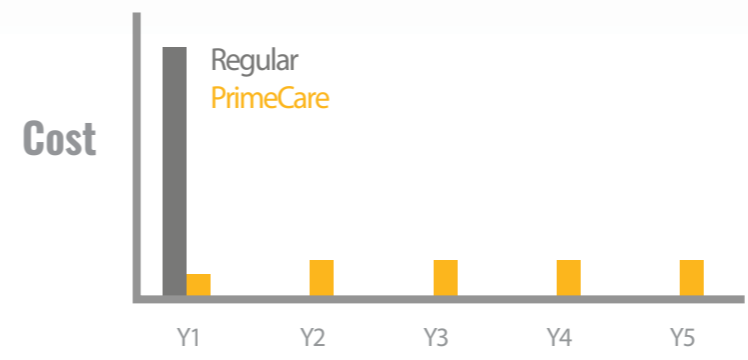

Everything's Included: PrimeCare includes everything you need to provide your office with unbreakable, scalable connectivity.

Pay Less Upfront: PrimeCare lowers the entry cost of getting the device you want. Annual subscription gets you a wide range of services.