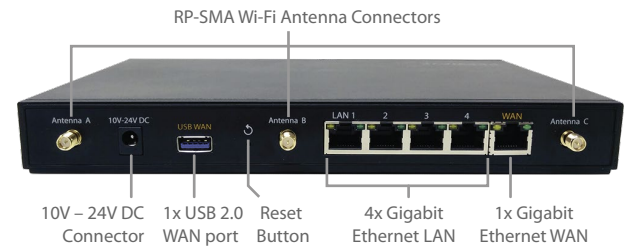

Uptime Record:

Built for the Long Run

With built-in GPS fleet tracking and InControl cloud-based management, you can keep tabs on location and manage your mobile network from any Internet-connected device.

Specifications

Surf SOHO	
WAN Interface	1x 100/1000M Ethernet Port 1x USB 2.0 Interface Wi-Fi as WAN
LAN Interface	4x 100/1000M Ethernet Ports Simultaneous Dual-Band 11ac Wi-Fi AP
Wi-Fi AP Operating Frequency	2412 – 2472 MHz and 5180 – 5825 MHz
Wi-Fi Antenna	3x External Wi-Fi Antenna
Router Throughput	120Mbps
Number of PPTP VPN Users	3
Number of PepVPN Peers	2
Power Input	DC Jack: 10V – 24VDC AC Adapter: AC Input 100V – 240V, DC Output 12V, 1.5A
Power Consumption	26W (max) with USB WAN 22W (max) without USB WAN
Dimensions	9.17 x 5.6 x 1.18 inch 233 x 142 x 30 mm
Weight	0.86 pounds 388 grams
Operating Temperature	-14° – 113°F -10° – 45°C
Humidity	15% – 95% (non-condensing)
Certifications	FCC, CE, RoHS
Warranty	1-Year Limited Warranty