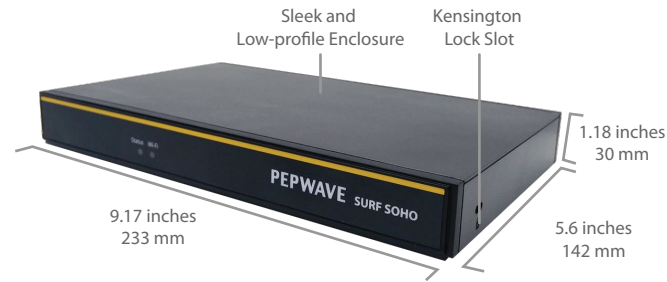

Specifications

Surf SOHO	
WAN Interface	1x 100/1000M Ethernet Port 1x USB 2.0 Interface Wi-Fi as WAN
LAN Interface	4x 100/1000M Ethernet Ports Simultaneous Dual-Band 11ac Wi-Fi AP
Wi-Fi AP Operating Frequency	2412 – 2472 MHz and 5180 – 5825 MHz
Wi-Fi Antenna	3x External Wi-Fi Antenna
Router Throughput	120Mbps
Number of PPTP VPN Users	3
Number of PepVPN Peers	2
Power Input	DC Jack: 10V – 24VDC AC Adapter: AC Input 100V – 240V, DC Output 12V, 1.5A
Power Consumption	26W (max) with USB WAN 22W (max) without USB WAN
Dimensions	9.17 x 5.6 x 1.18 inch 233 x 142 x 30 mm
Weight	0.86 pounds 388 grams
Operating Temperature	-14° – 113°F -10° – 45°C
Humidity	15% – 95% (non-condensing)
Certifications	FCC, CE, RoHS
Warranty	1-Year Limited Warranty